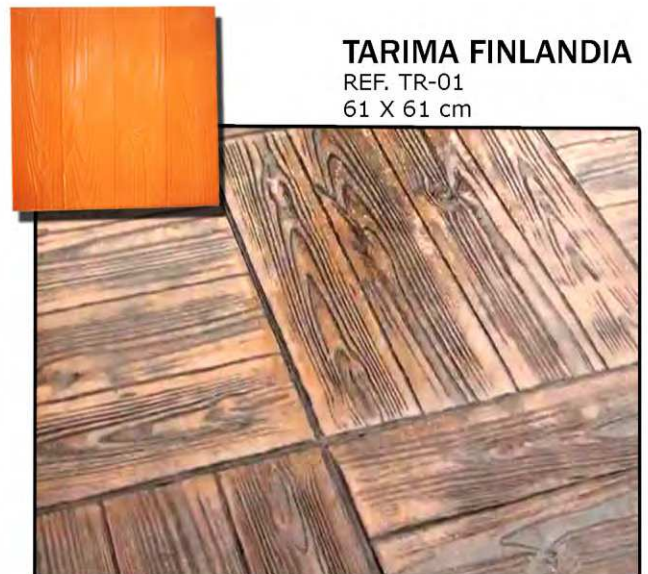

TARIMA FINLANDIA

REF. TR-01
61 X 61 cm