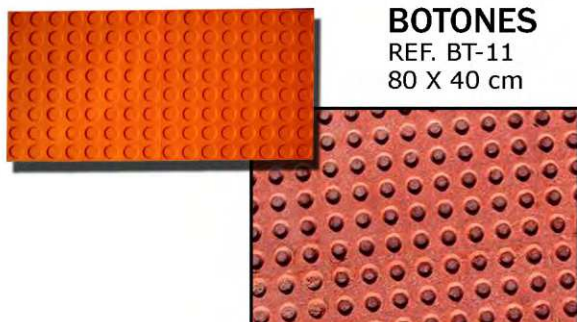

BOTONES
REF. BT-11
80 X 40 cm