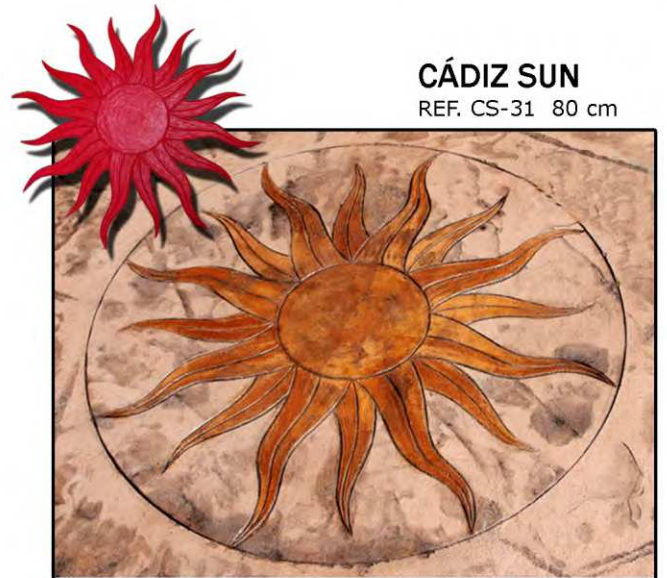

BRÚJULA
 REF. RB-30

CIRCULAR MAYA
 REF. RT-31 Ø 120 cm

CÁDIZ SUN
 REF. CS-31 80 cm

ROSA DE LOS VIENTOS
 REF. RO-02 Ø 120cm

REDONDELA EXTERIOR
 REF. RE-06E Ø 150 cm
REDONDELA INTERIOR
 REF. RE-06 Ø 100 cm

CIRCULARES / CIRCULARS